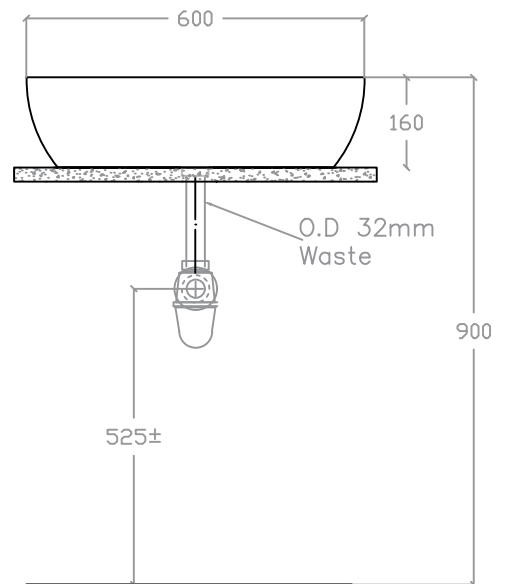

VIM VA 2001

Art Vanity Basin

Basin : L430mm x W600mm x H160mm

Top view

Side view

Front view