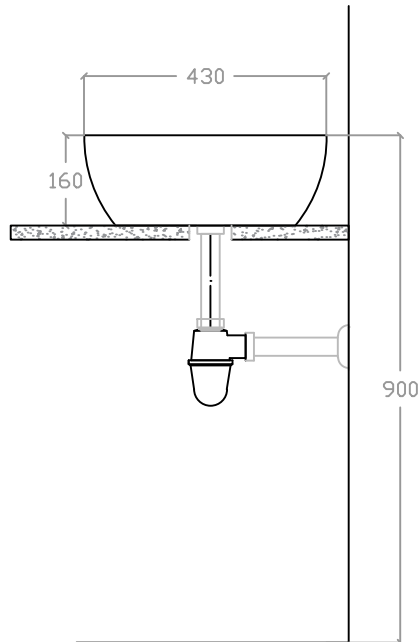

VIM VA 2001

Art Vanity Basin

Basin : L430mm x W600mm x H160mm

Top view

Side view

Front view