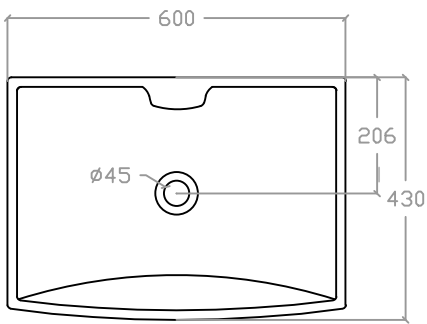

VIM VA 2001

Art Vanity Basin

Basin : L430mm x W600mm x H160mm

Top view

Side view

Front view