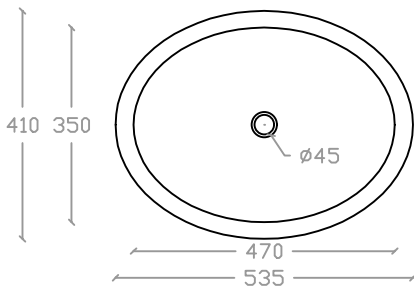

TANITO VU 2035

Undercounter Basin

Basin : L410mm x W535mm x H205mm

Top view

Side view

Front view