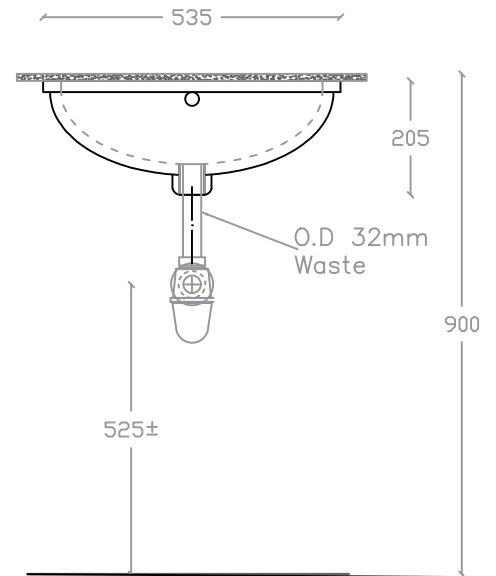

TANITO VU 2035

Undercounter Basin

Basin : L410mm x W535mm x H205mm

Top view

Side view

Front view