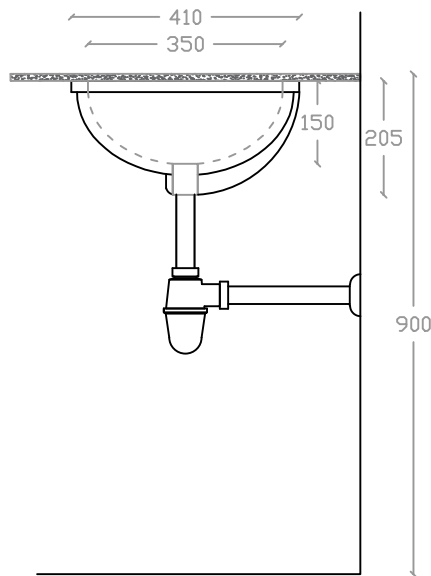

TANITO VU 2035

Undercounter Basin

Basin : L410mm x W535mm x H205mm

Top view

Side view

Front view