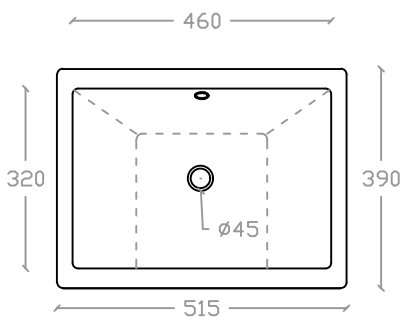

TANITO VU 2025

Undercounter Basin

Basin : L390mm x W515mm x H180mm

Top view

Side view

Front view