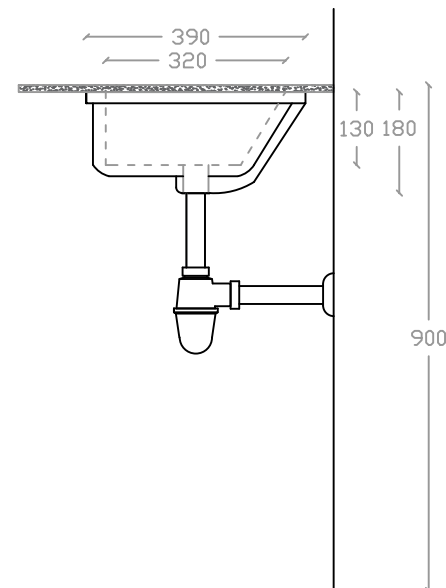

TANITO VU 2025

Undercounter Basin

Basin : L390mm x W515mm x H180mm

Top view

Side view

Front view