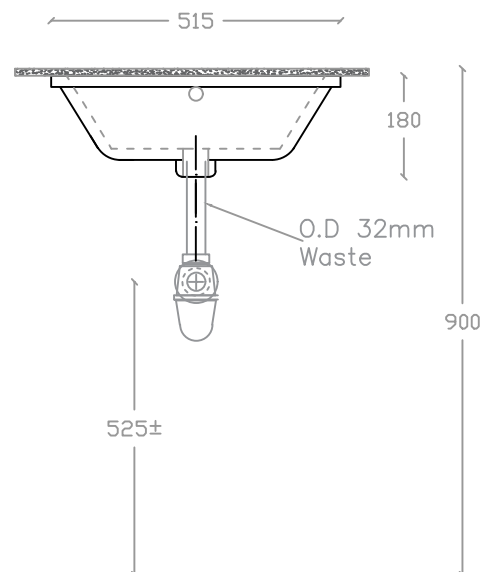

TANITO VU 2025

Undercounter Basin

Basin : L390mm x W515mm x H180mm

Top view

Side view

Front view