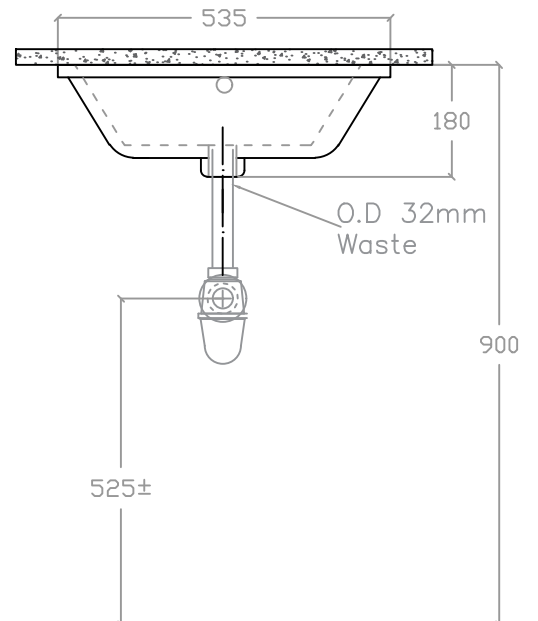

TANITO VU 2005

Undercounter Basin

Basin : L355mm x W535mm x H180mm

Top view

Side view

Front view