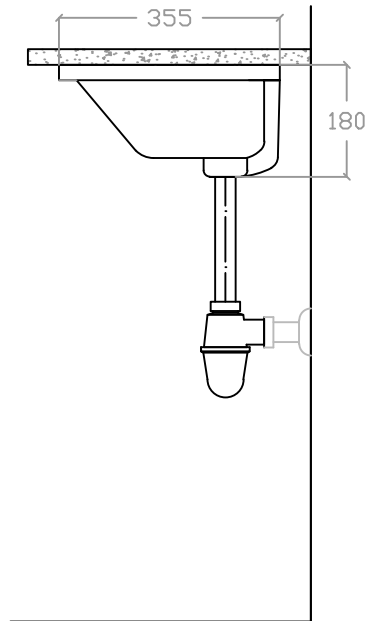

TANITO VU 2005

Undercounter Basin

Basin : L355mm x W535mm x H180mm

Top view

Side view

Front view