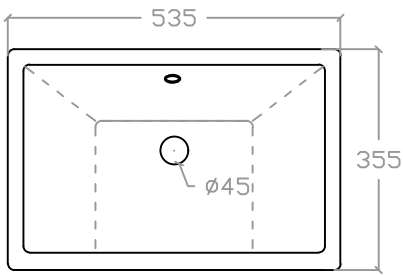

TANITO VU 2005

Undercounter Basin

Basin : L355mm x W535mm x H180mm

Top view

Side view

Front view