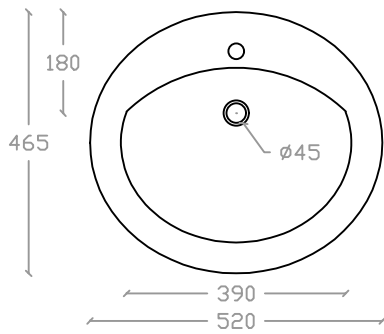

TANITO VC 2015

Countertop Vanity Basin

Basin : L465mm x W520mm x H190mm

Top view

Side view

Front view