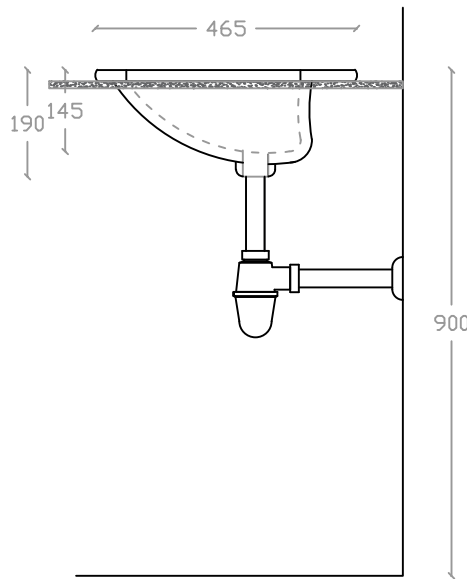

TANITO VC 2015

Countertop Vanity Basin

Basin : L465mm x W520mm x H190mm

Top view

Side view

Front view