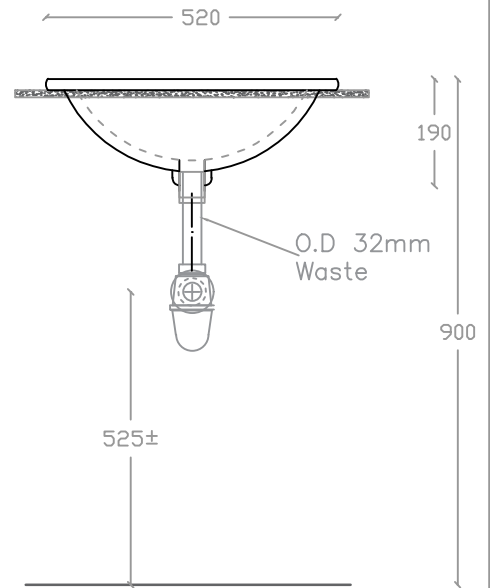

TANITO VC 2015

Countertop Vanity Basin

Basin : L465mm x W520mm x H190mm

Top view

Side view

Front view