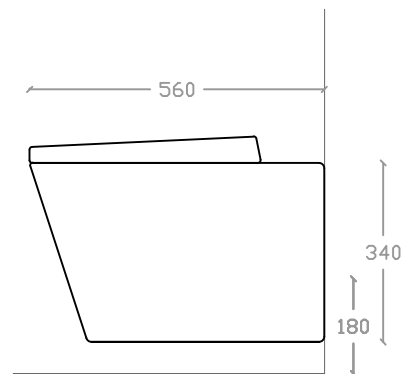

SOLANGE VW 1026

Wall Hung WC Suite
L560mm x W360mm x H340mm

P Trap :180mm

Top view

Side view

Front view