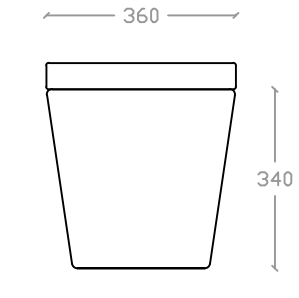

SOLANGE VW 1026

Wall Hung WC Suite
L560mm x W360mm x H340mm

P Trap :180mm

Top view

Side view

Front view