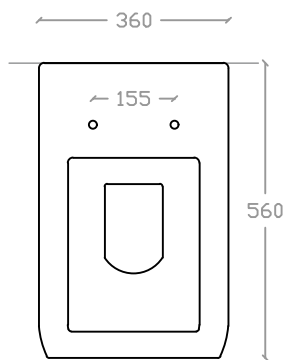

SOLANGE VW 1026

Wall Hung WC Suite
L560mm x W360mm x H340mm

P Trap :180mm

Top view

Side view

Front view