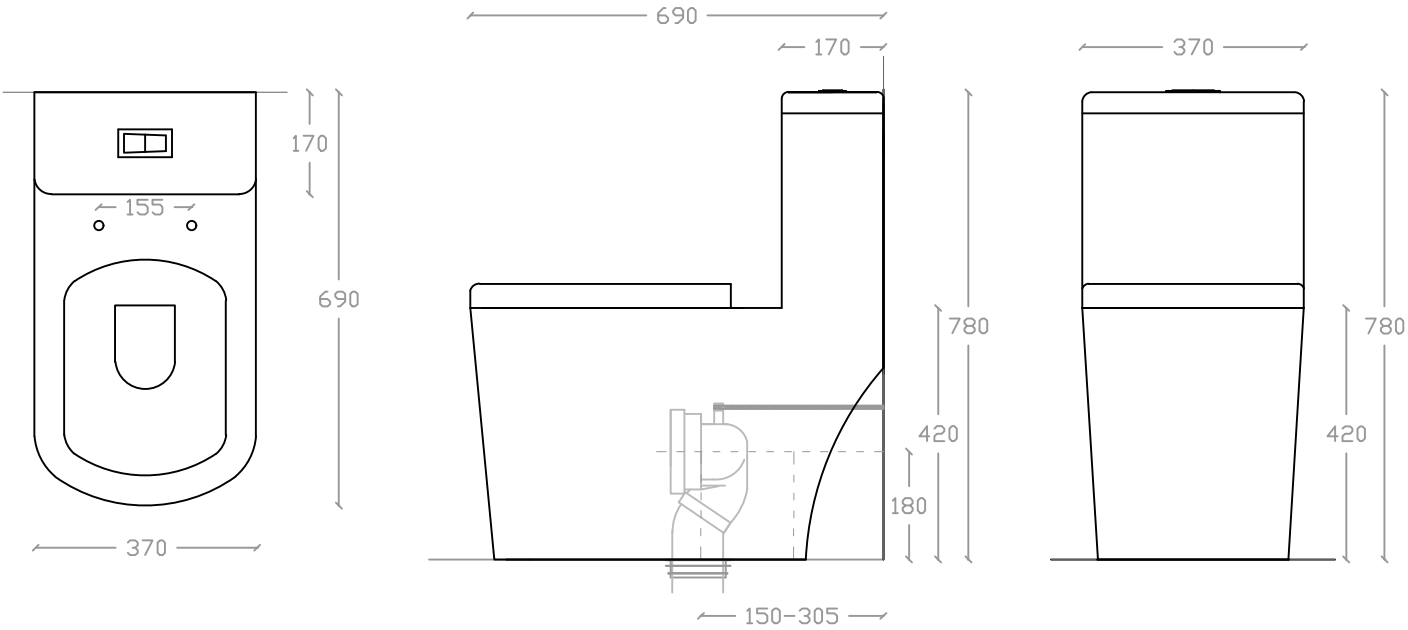

SOLANGE VW 1006

Washdown One piece WC Suite
L690mm x W370mm x H780mm

P Trap : 180mm
Flexi Trap : 150-305mm

Top view

Side view

Front view