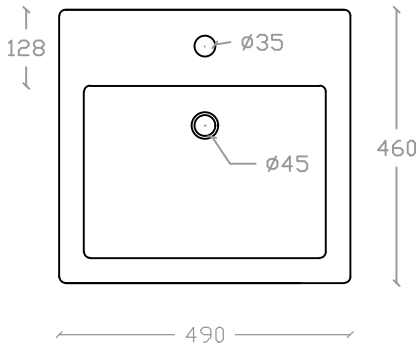

## SOLANGE VS 2056

Semi-recessed Vanity Basin

Basin : L460mm x W490mm x H170mm

Top view

Side view

Front view