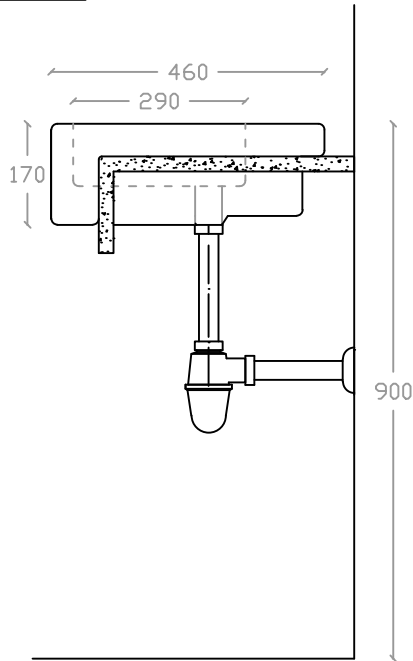

## SOLANGE VS 2056

Semi-recessed Vanity Basin

Basin : L460mm x W490mm x H170mm

Top view

Side view

Front view