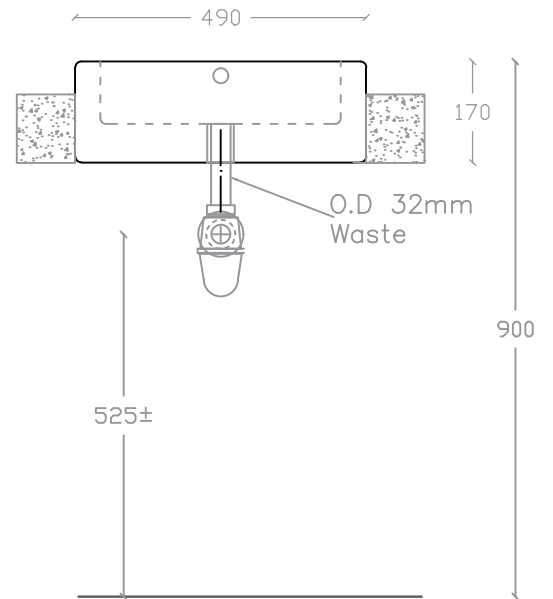

## SOLANGE VS 2056

Semi-recessed Vanity Basin

Basin : L460mm x W490mm x H170mm

Top view

Side view

Front view