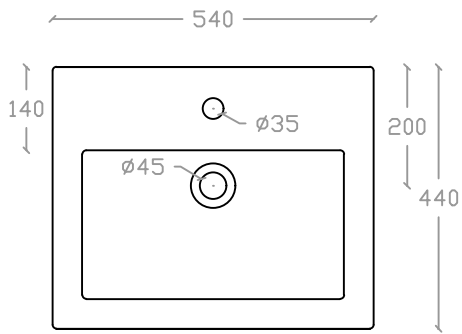

SOLANGE VS 2046

Semi-recessed Vanity Basin
Basin : L440mm x W540mm x H160mm

Top view

Side view

Front view