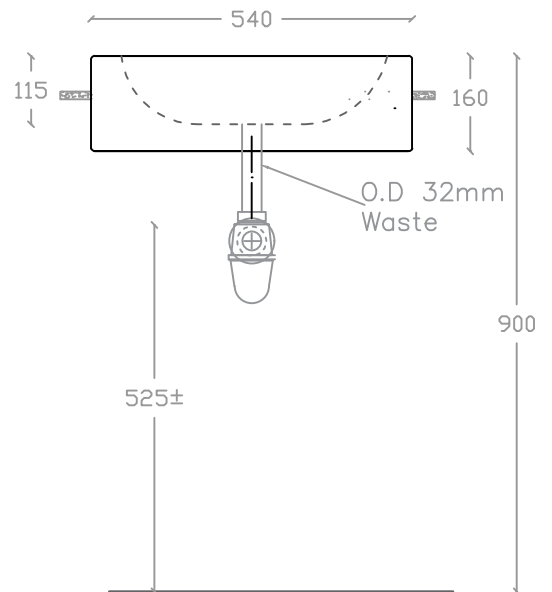

SOLANGE VS 2046

Semi-recessed Vanity Basin
Basin : L440mm x W540mm x H160mm

Top view

Side view

Front view