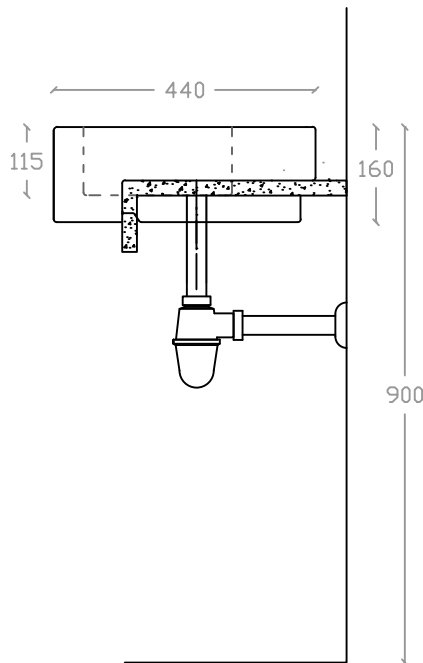

SOLANGE VS 2046

Semi-recessed Vanity Basin
Basin : L440mm x W540mm x H160mm

Top view

Side view

Front view