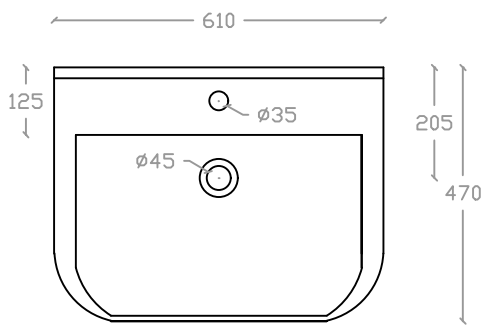

SOLANGE VS 2026

Semi-Recessed Vanity Basin
Basin: L470mm x W610mm x H195mm

Top view

Side view

Front view