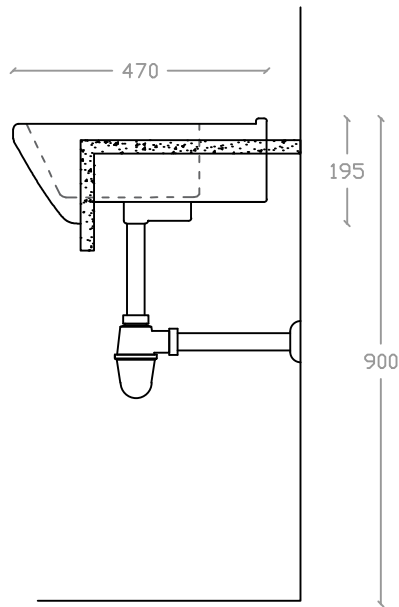

SOLANGE VS 2026

Semi-Recessed Vanity Basin
Basin: L470mm x W610mm x H195mm

Top view

Side view

Front view