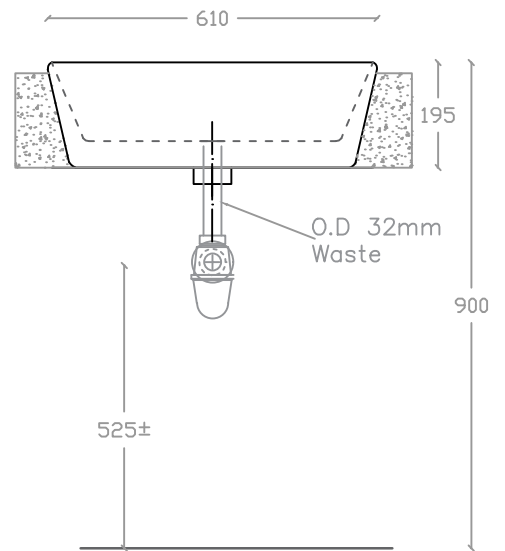

SOLANGE VS 2026

Semi-Recessed Vanity Basin
Basin: L470mm x W610mm x H195mm

Top view

Side view

Front view