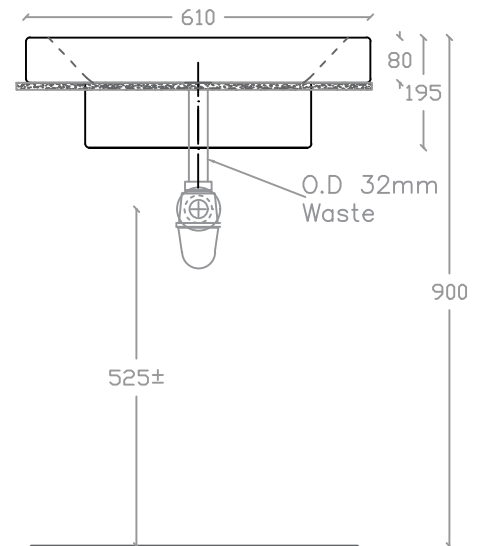

## SOLANGE VS 2016

Semi-recessed Vanity Basin

Basin : L475mm x W610mm x H195mm

Top view

Side view

Front view