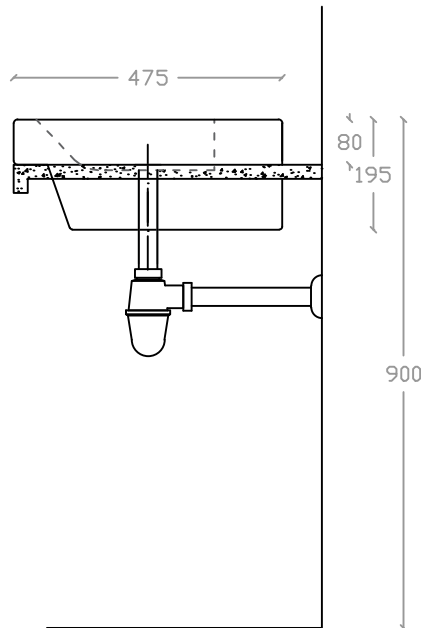

## SOLANGE VS 2016

Semi-recessed Vanity Basin

Basin : L475mm x W610mm x H195mm

Top view

Side view

Front view