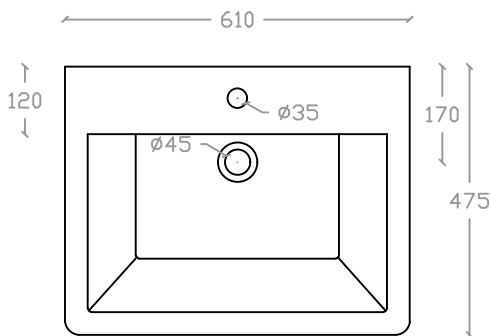

## SOLANGE VS 2016

Semi-recessed Vanity Basin

Basin : L475mm x W610mm x H195mm

Top view

Side view

Front view