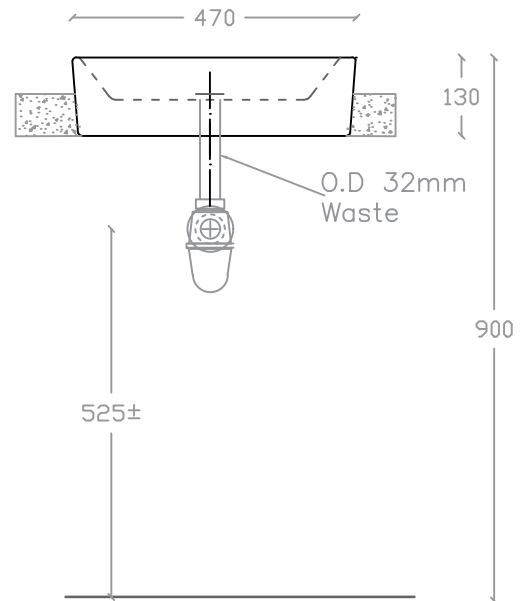

SOLANGE VS 2006

Semi-recessed Vanity Basin
Basin : L370mm x W470mm x H130mm

Top view

Side view

Front view