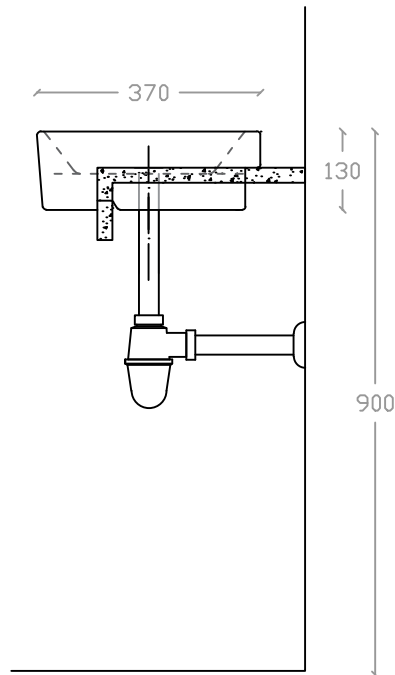

SOLANGE VS 2006

Semi-recessed Vanity Basin
Basin : L370mm x W470mm x H130mm

Top view

Side view

Front view