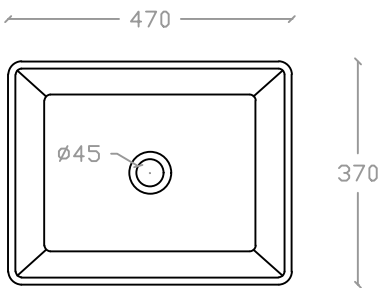

SOLANGE VS 2006

Semi-recessed Vanity Basin
Basin : L370mm x W470mm x H130mm

Top view

Side view

Front view