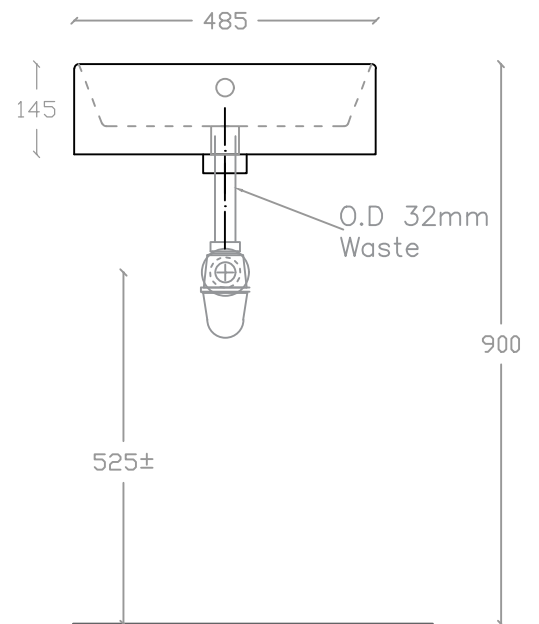

## SOLANGE VB 2036

Wall Hung Basin

Basin : L440mm x W485mm x H145mm

Top view

Side view

Front view