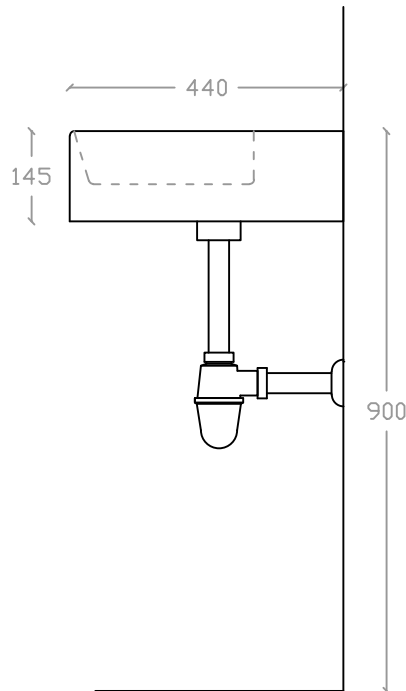

## SOLANGE VB 2036

Wall Hung Basin

Basin : L440mm x W485mm x H145mm

Top view

Side view

Front view