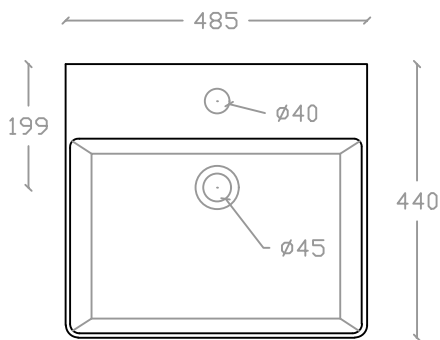

## SOLANGE VB 2036

Wall Hung Basin

Basin : L440mm x W485mm x H145mm

Top view

Side view

Front view