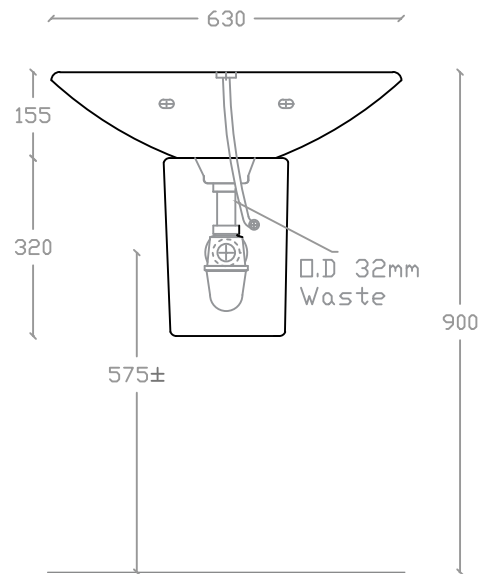

SOLANGE VB 2006/ VP 2006H

Wall Hung Basin

Basin : L480mm x W630mm x H155mm

Half Pedestal : H320mm

Top view

Side view

Front view