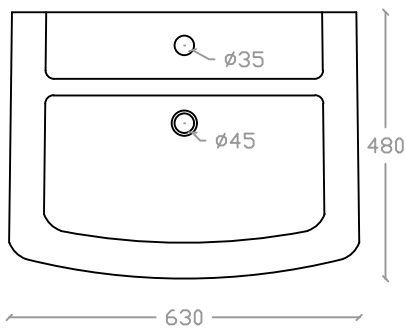

SOLANGE VB 2006/ VP 2006H

Wall Hung Basin

Basin : L480mm x W630mm x H155mm

Half Pedestal : H320mm

Top view

Side view

Front view