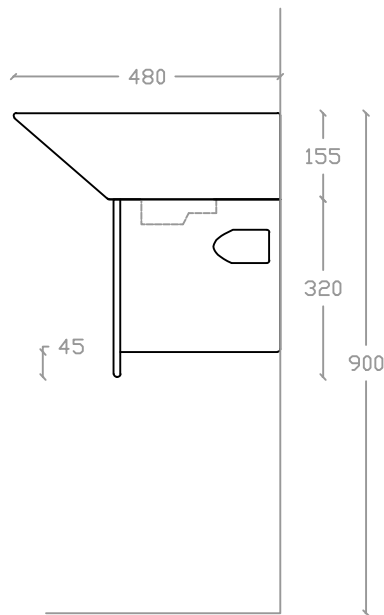

SOLANGE VB 2006/ VP 2006H

Wall Hung Basin

Basin : L480mm x W630mm x H155mm

Half Pedestal : H320mm

Top view

Side view

Front view