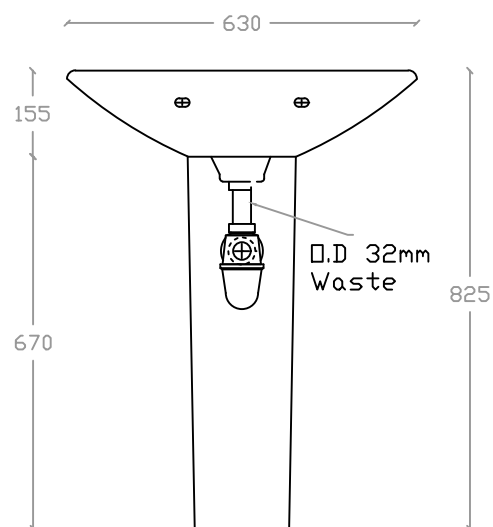

SOLANGE VB 2006/ VP 2006F

Wall Hung Basin

Basin : L480mm x W630mm x H155mm

Full Pedestal : H670mm

Top view

Side view

Front view