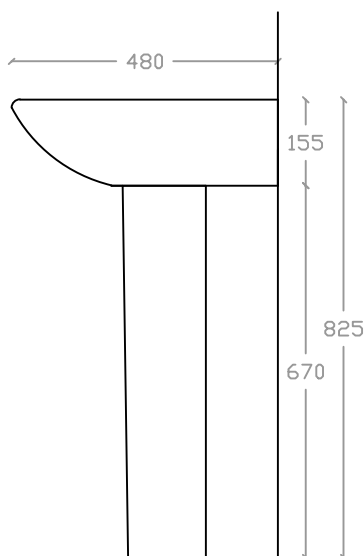

SOLANGE VB 2006/ VP 2006F

Wall Hung Basin

Basin : L480mm x W630mm x H155mm

Full Pedestal : H670mm

Top view

Side view

Front view