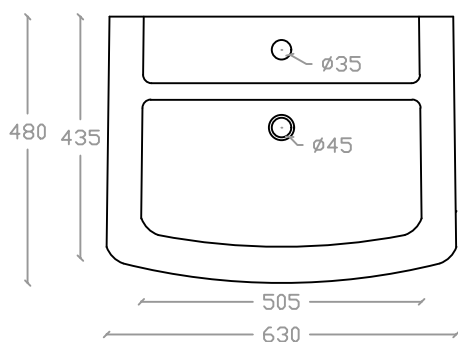

SOLANGE VB 2006/ VP 2006F

Wall Hung Basin

Basin : L480mm x W630mm x H155mm

Full Pedestal : H670mm

Top view

Side view

Front view