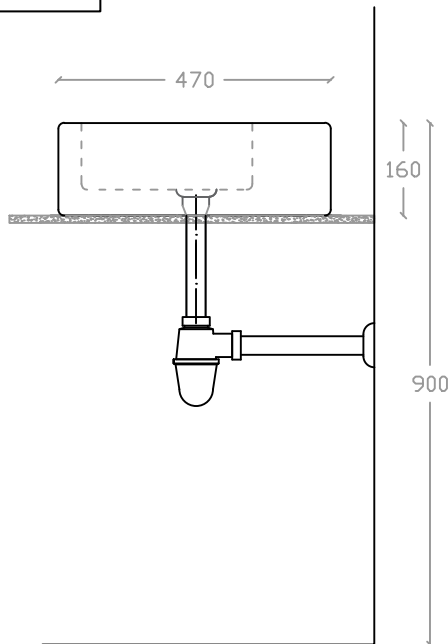

SOLANGE VA 2046

Art Vanity Basin

Basin : L470mm x W500mm x H160mm

Top view

Side view

Front view