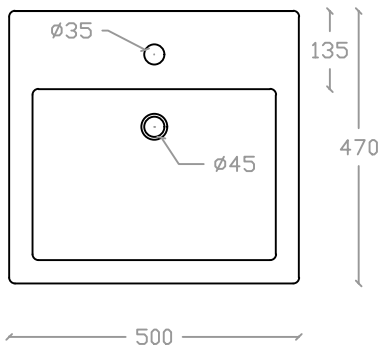

SOLANGE VA 2046

Art Vanity Basin

Basin : L470mm x W500mm x H160mm

Top view

Side view

Front view