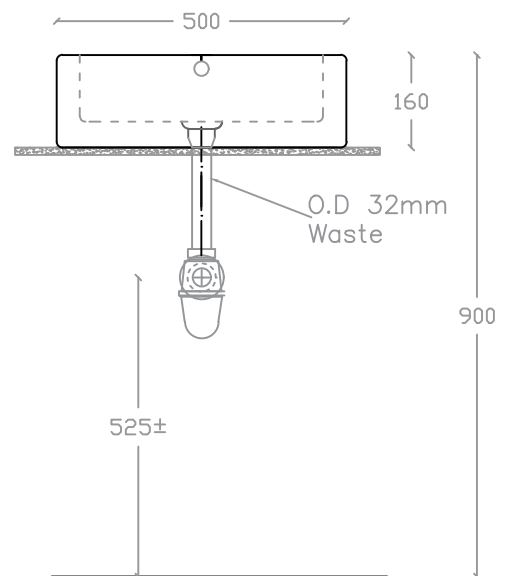

SOLANGE VA 2046

Art Vanity Basin

Basin : L470mm x W500mm x H160mm

Top view

Side view

Front view