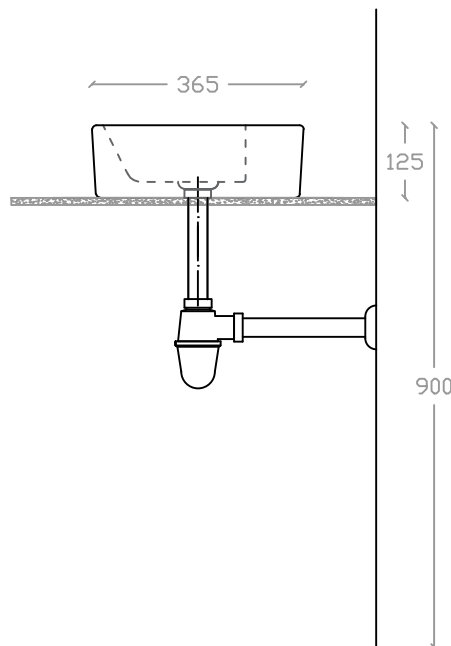

SOLANGE VA 2036

Art Vanity Basin

Basin : L365mm x W530mm x H125mm

Top view

Side view

Front view