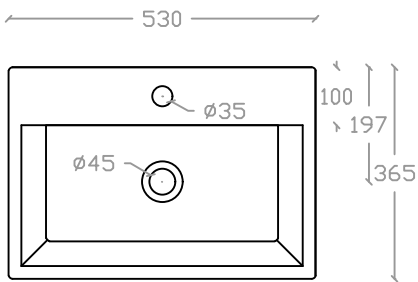

SOLANGE VA 2036

Art Vanity Basin

Basin : L365mm x W530mm x H125mm

Top view

Side view

Front view