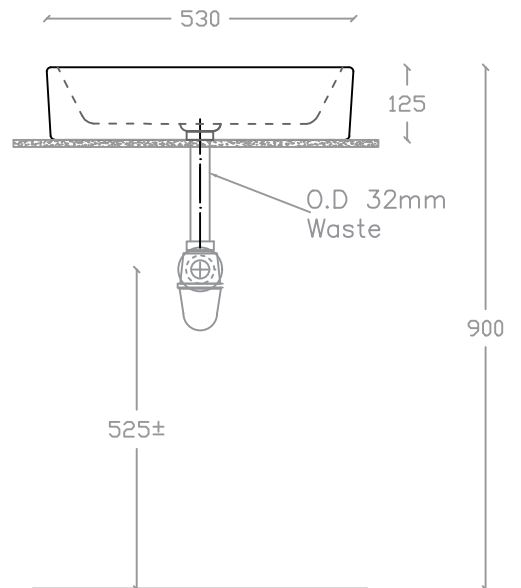

SOLANGE VA 2036

Art Vanity Basin

Basin : L365mm x W530mm x H125mm

Top view

Side view

Front view