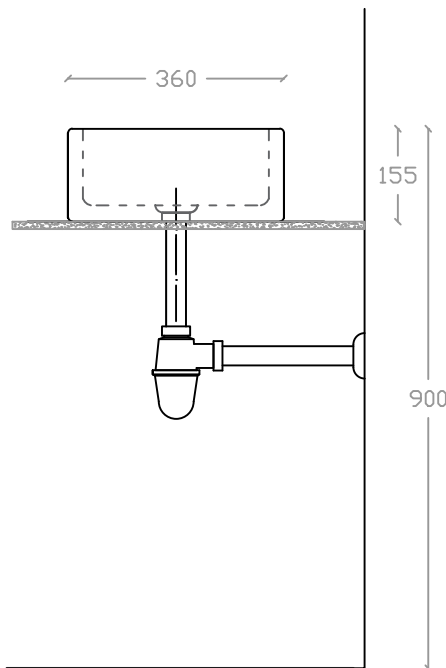

SOLANGE VA 2016

Art Vanity Basin

Basin : L360mm x W515mm x H155mm

Top view

Side view

Front view