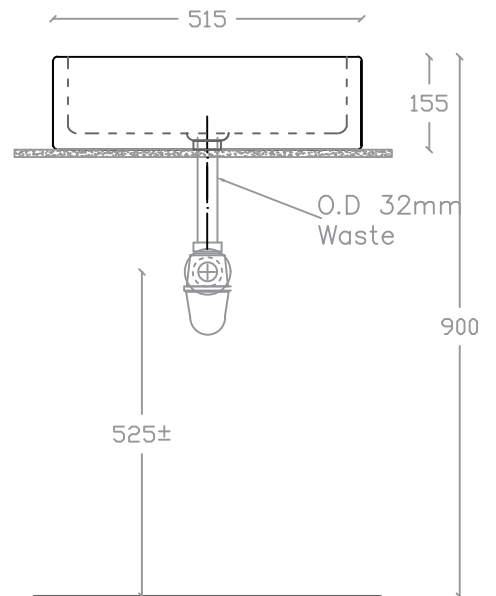

SOLANGE VA 2016

Art Vanity Basin

Basin : L360mm x W515mm x H155mm

Top view

Side view

Front view