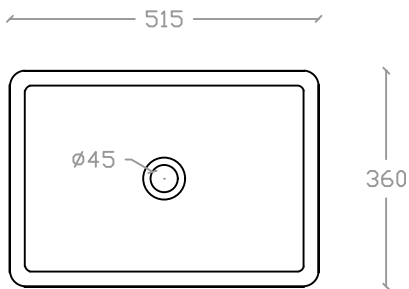

SOLANGE VA 2016

Art Vanity Basin

Basin : L360mm x W515mm x H155mm

Top view

Side view

Front view