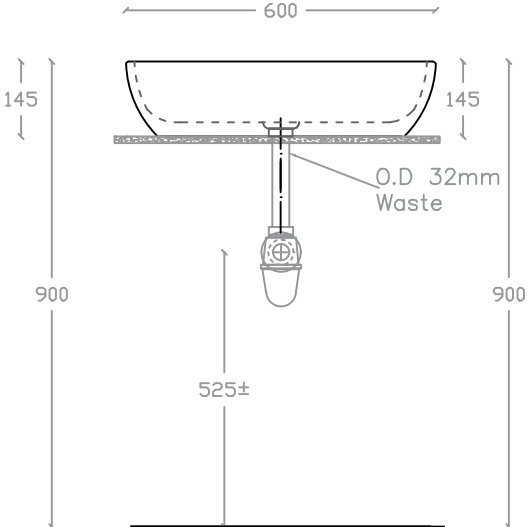

PILDOOR VA 2012

Art Vanity Basin  
Basin : L420mm x W600mm x H145mm

Top view

Side view

Front view