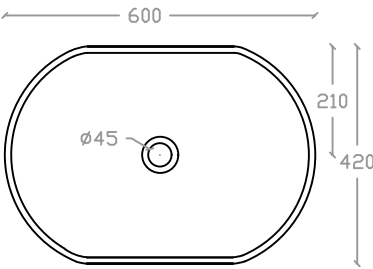

PILDOOR VA 2012

Art Vanity Basin  
Basin : L420mm x W600mm x H145mm

Top view

Side view

Front view