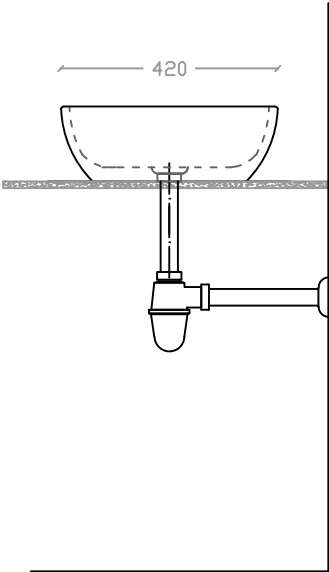

PILDOOR VA 2012

Art Vanity Basin  
Basin : L420mm x W600mm x H145mm

Top view

Side view

Front view