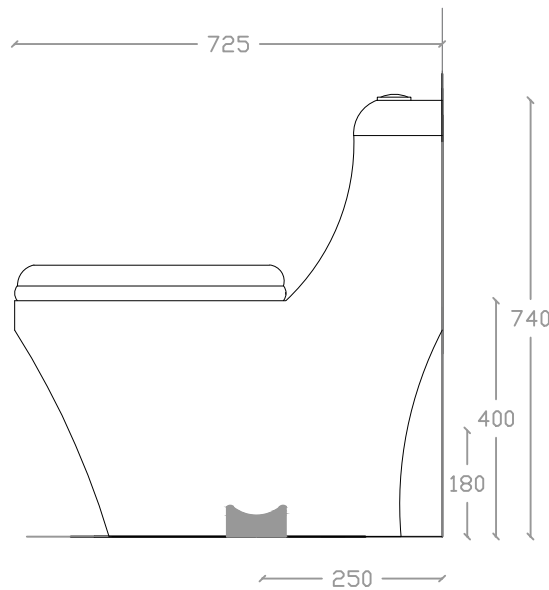

## MONTE CRISTO VW 1019

Washdown One piece WC Suite  
L725mm x W400mm x H740mm

P Trap : 180mm

S Trap : 250mm

Top view

Side view

Front view