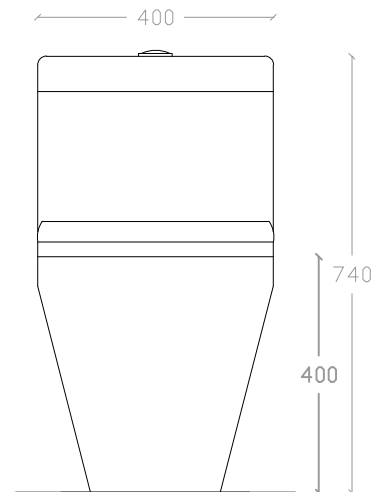

## MONTE CRISTO VW 1019

Washdown One piece WC Suite  
L725mm x W400mm x H740mm

P Trap : 180mm

S Trap : 250mm

Top view

Side view

Front view