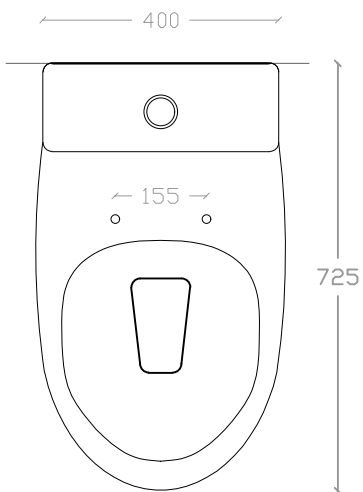

## MONTE CRISTO VW 1019

Washdown One piece WC Suite  
L725mm x W400mm x H740mm

P Trap : 180mm

S Trap : 250mm

Top view

Side view

Front view