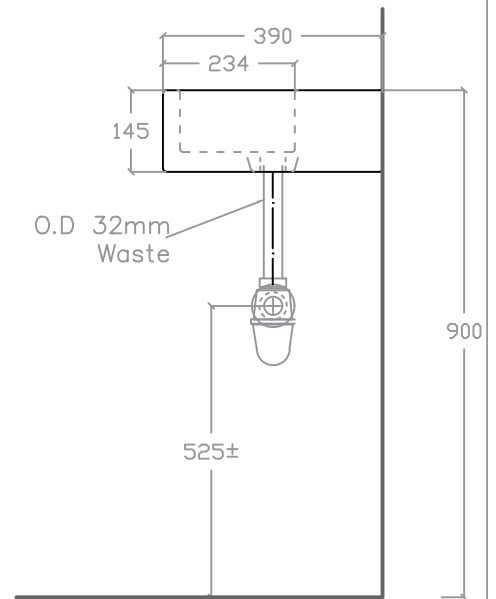

MONTE CRISTO VB 2019

Wall Hung Basin

Basin : L390mm x W390mm x H145mm

Top view

Side view

Front view