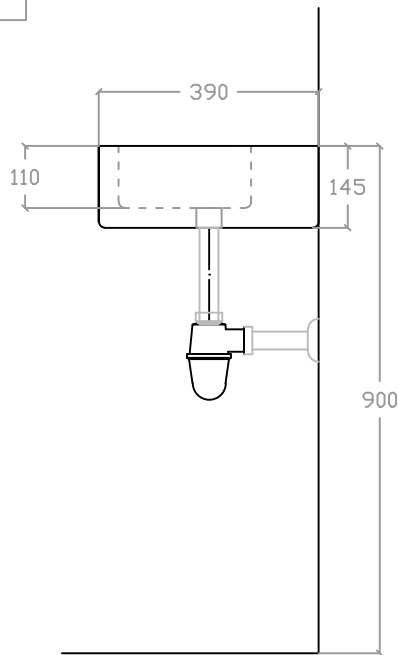

MONTE CRISTO VB 2019

Wall Hung Basin

Basin : L390mm x W390mm x H145mm

Top view

Side view

Front view