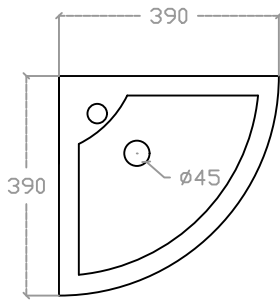

MONTE CRISTO VB 2019

Wall Hung Basin

Basin : L390mm x W390mm x H145mm

Top view

Side view

Front view