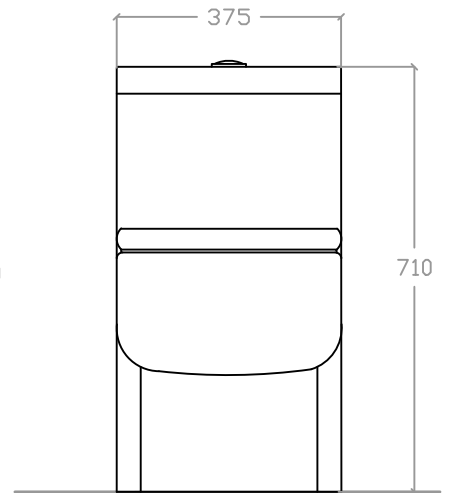

DRESDALE VW 1013

Washdown One-piece WC Suite
L675mm x W375mm x H710mm

P Trap : 180mm
S Trap : 205mm

Top view

Side view

Front view