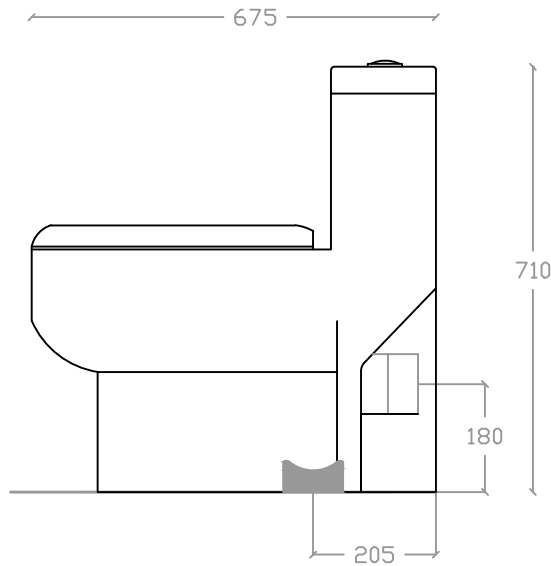

DRESDALE VW 1013

Washdown One-piece WC Suite
L675mm x W375mm x H710mm

P Trap : 180mm
S Trap : 205mm

Top view

Side view

Front view