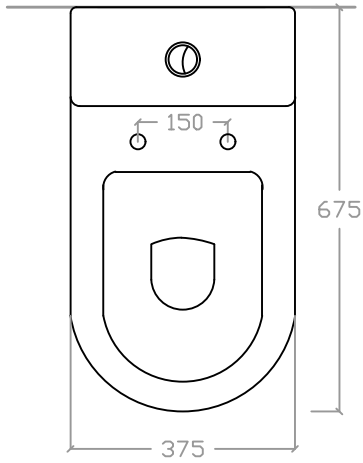

DRESDALE VW 1013

Washdown One-piece WC Suite
L675mm x W375mm x H710mm

P Trap : 180mm
S Trap : 205mm

Top view

Side view

Front view