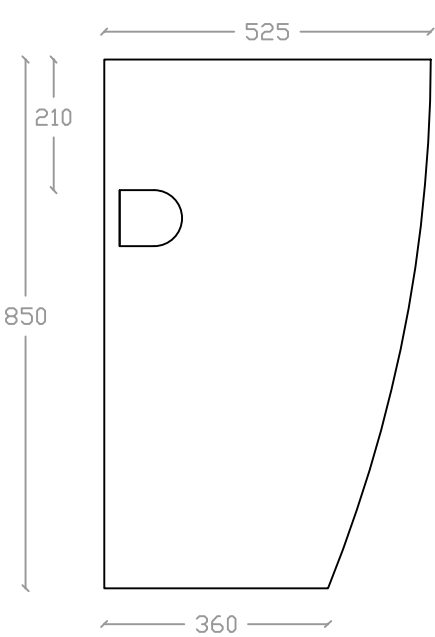

DRESDALE VSB 2013

Standing Basin
Basin : L525mm x W525mm x H850mm

Top view

Side view

Front view