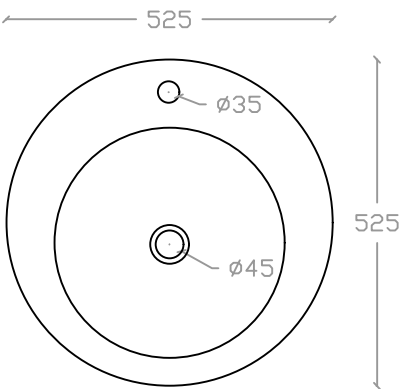

DRESDALE VSB 2013

Standing Basin
Basin : L525mm x W525mm x H850mm

Top view

Side view

Front view