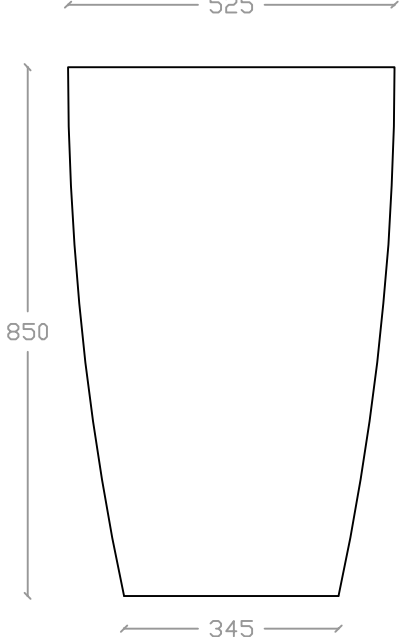

DRESDALE VSB 2013

Standing Basin
Basin : L525mm x W525mm x H850mm

Top view

Side view

Front view