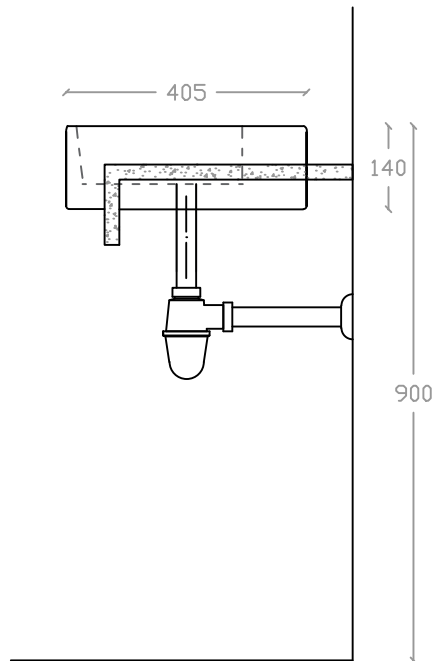

## CARTYA VS 2014

Semi-recessed Vanity Basin

Basin : L405mm x W410mm x H140mm

Top view

Side view

Front view