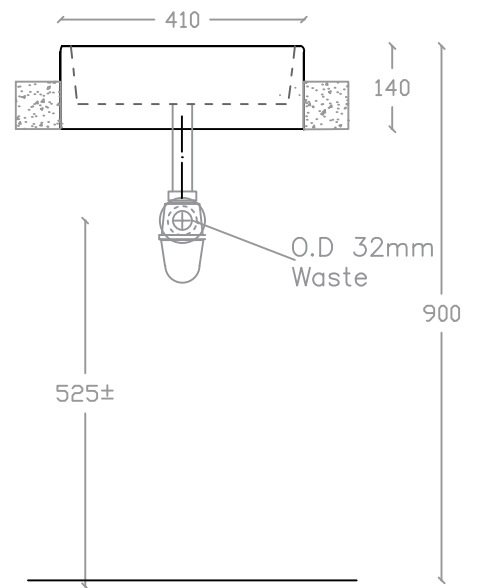

## CARTYA VS 2014

Semi-recessed Vanity Basin

Basin : L405mm x W410mm x H140mm

Top view

Side view

Front view