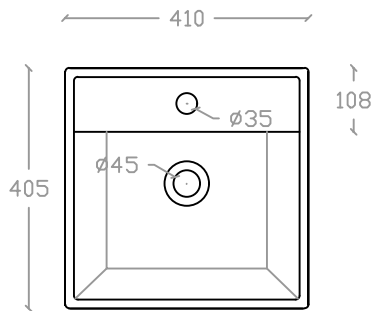

## CARTYA VS 2014

Semi-recessed Vanity Basin

Basin : L405mm x W410mm x H140mm

Top view

Side view

Front view