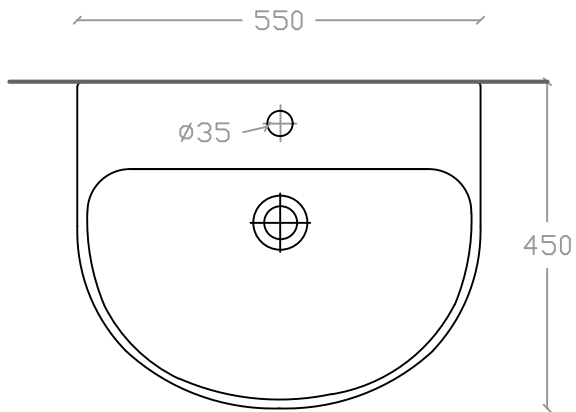

## CARTYA VB 2004

Wall Hung Basin

Basin : L450mm x W550mm x H140mm

Top view

Front view