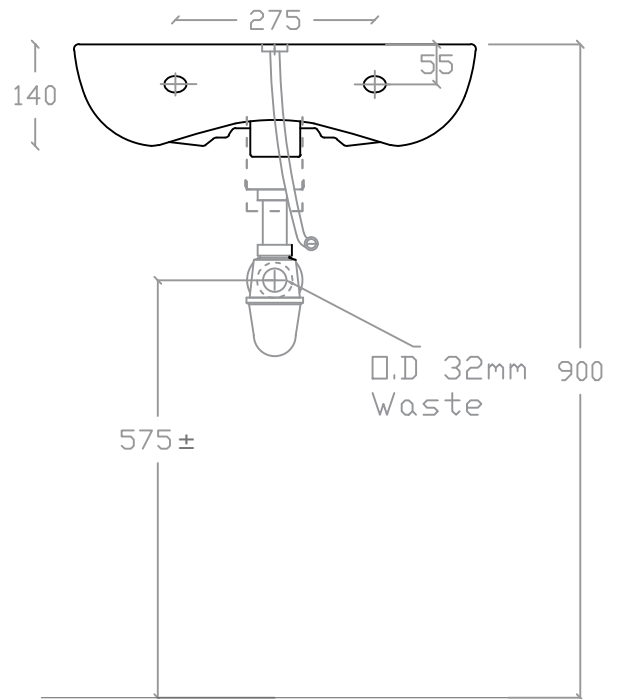

## CARTYA VB 2004

Wall Hung Basin

Basin : L450mm x W550mm x H140mm

Top view

Front view