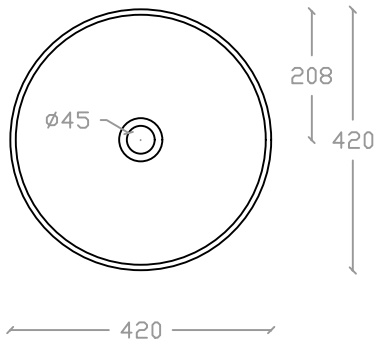

## CARTYA VA 2024

Art Vanity Basin  
L420mm x W420mm x H140mm

Top view

Side view

Front view