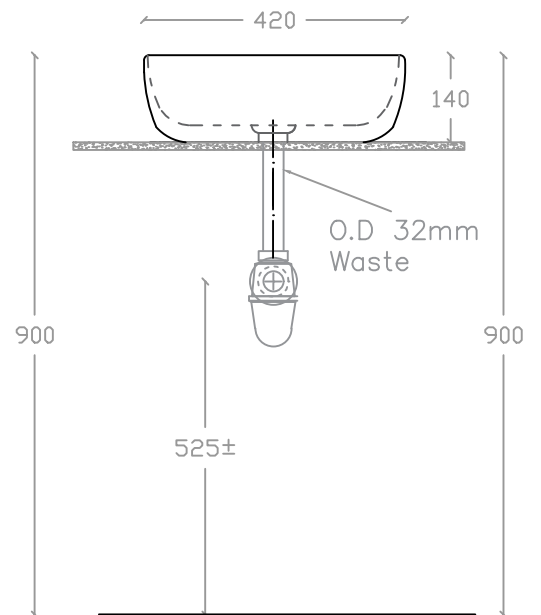

## CARTYA VA 2024

Art Vanity Basin  
L420mm x W420mm x H140mm

Top view

Side view

Front view