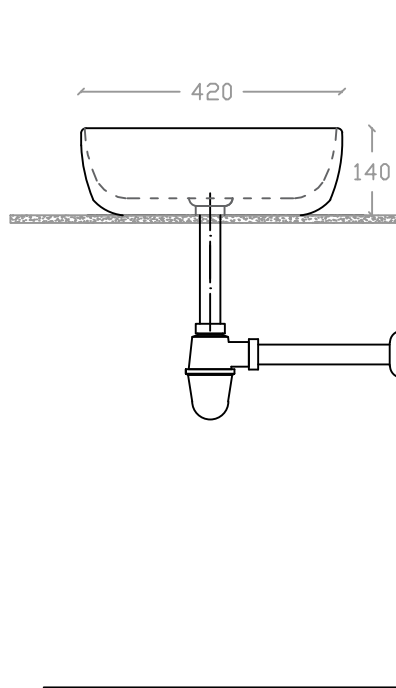

## CARTYA VA 2024

Art Vanity Basin  
L420mm x W420mm x H140mm

Top view

Side view

Front view