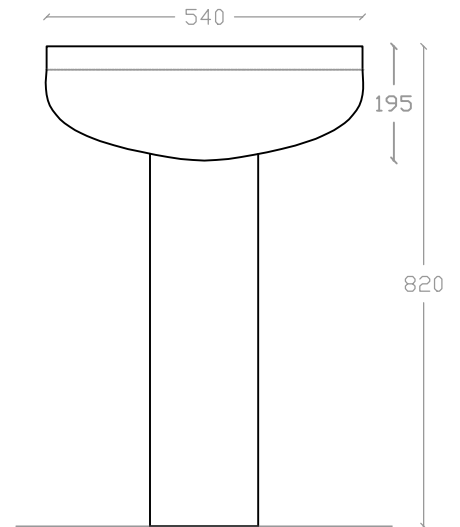

ADESSO VB 2038/ VP 2038F

Wall Hung Basin with Full Pedestal

Basin : L445mm x W540mm x H195mm

Full Pedestal : H695mm

Top view

Side view

Front view