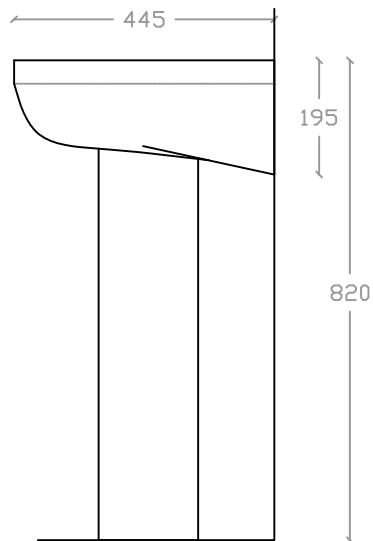

ADESSO VB 2038/ VP 2038F

Wall Hung Basin with Full Pedestal

Basin : L445mm x W540mm x H195mm

Full Pedestal : H695mm

Top view

Side view

Front view