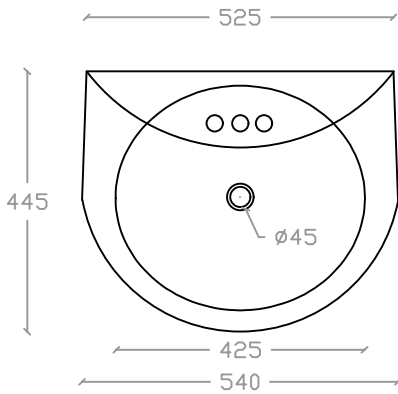

ADESSO VB 2038/ VP 2038F

Wall Hung Basin with Full Pedestal

Basin : L445mm x W540mm x H195mm

Full Pedestal : H695mm

Top view

Side view

Front view