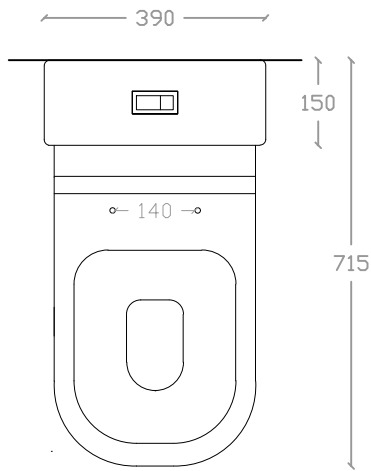

VIM VW 2001

Close – coupled Water Closet
L715mm x W390mm x H900mm

P Trap :180mm

Flexi Trap :150–305mm

Top view

Side view

Front view