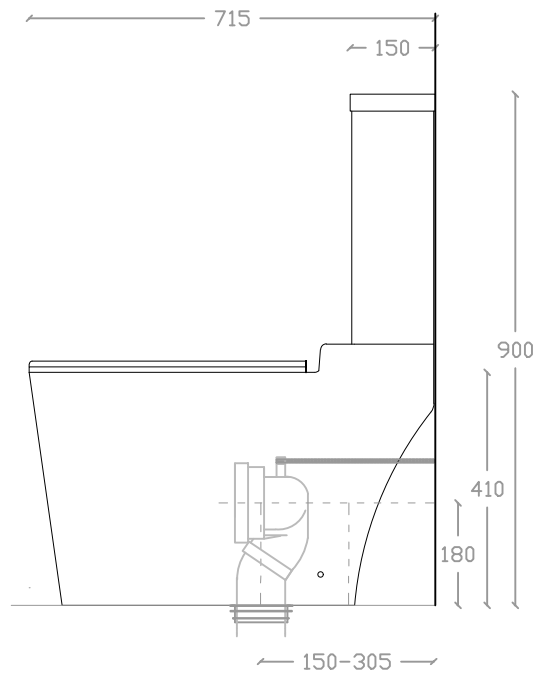

VIM VW 2001

Close – coupled Water Closet
L715mm x W390mm x H900mm

P Trap :180mm

Flexi Trap :150–305mm

Top view

Side view

Front view