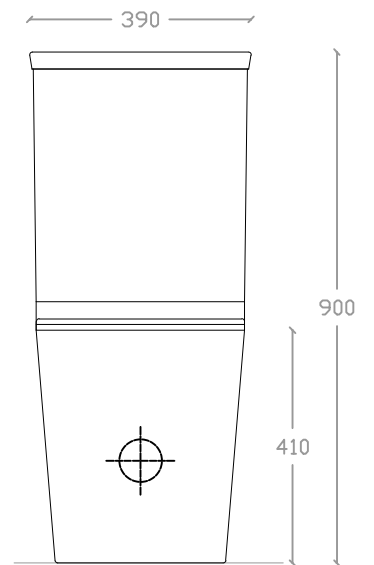

VIM VW 2001

Close – coupled Water Closet
L715mm x W390mm x H900mm

P Trap :180mm

Flexi Trap :150–305mm

Top view

Side view

Front view