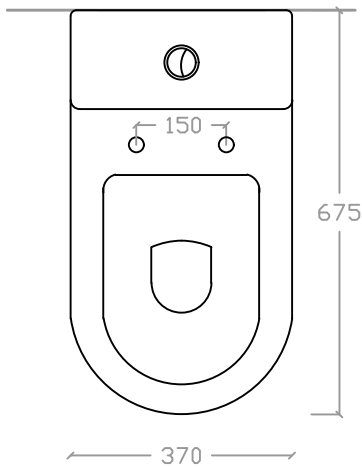

ADESSO VW 1018

Washdown One-piece WC Suite
L675mm x W370mm x H715mm

P Trap :180mm

S Trap :205mm

Top view

Front view

Side view