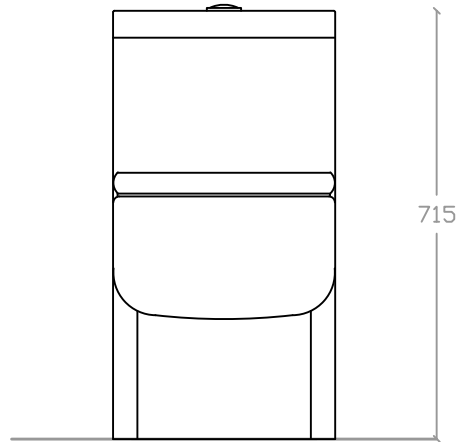

ADESSO VW 1018

Washdown One-piece WC Suite
L675mm x W370mm x H715mm

P Trap :180mm

S Trap :205mm

Top view

Front view

Side view