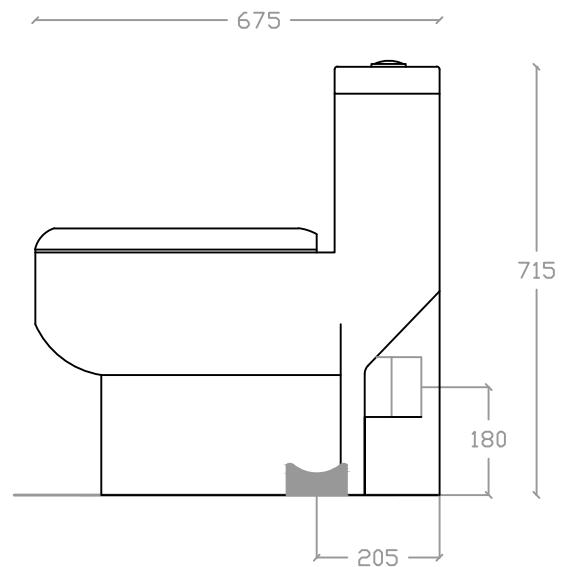

ADESSO VW 1018

Washdown One-piece WC Suite
L675mm x W370mm x H715mm

P Trap :180mm

S Trap :205mm

Top view

Front view

Side view