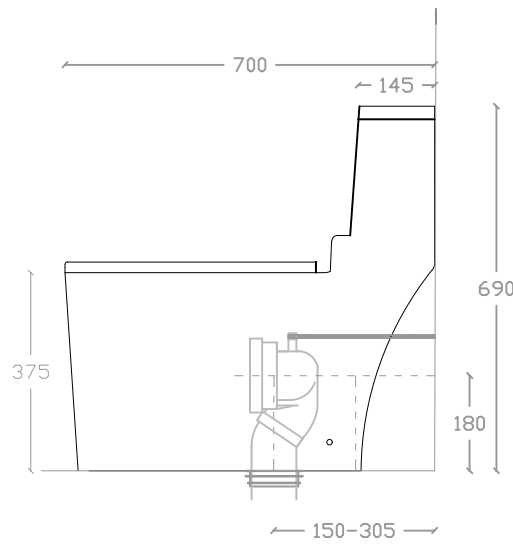

VIM VW 1001

One Piece WC suite
L700mm x W360mm x H690mm

P Trap : 180mm
Flexi Trap : 150–305mm

Top view

Side view

Front view