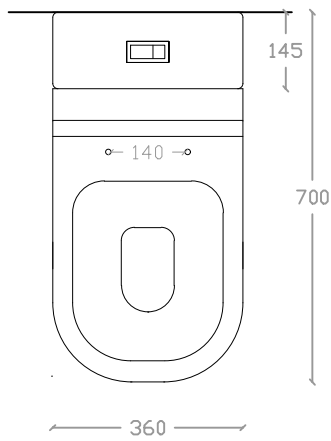

VIM VW 1001

One Piece WC suite
L700mm x W360mm x H690mm

P Trap : 180mm
Flexi Trap : 150–305mm

Top view

Side view

Front view