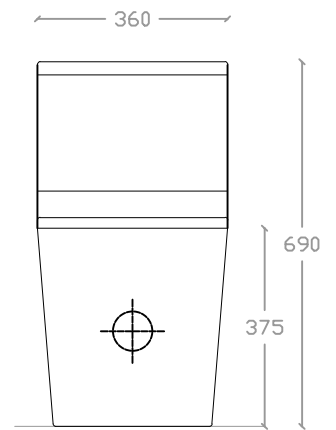

VIM VW 1001

One Piece WC suite
L700mm x W360mm x H690mm

P Trap : 180mm
Flexi Trap : 150–305mm

Top view

Side view

Front view